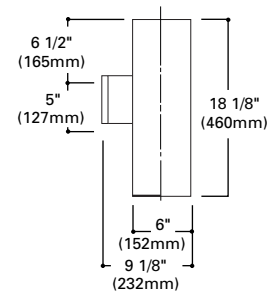

WALL MOUNT

H1313 Downlight with Coilex Baffle
Finish: White (P), Bronze (BZ)
Lamp: 65W BR30

H1314 Downlight with Coilex Baffle
Finish: White (P), Bronze (MB)
Lamp: 150W BR40

Notes: UL Damp Location Listed